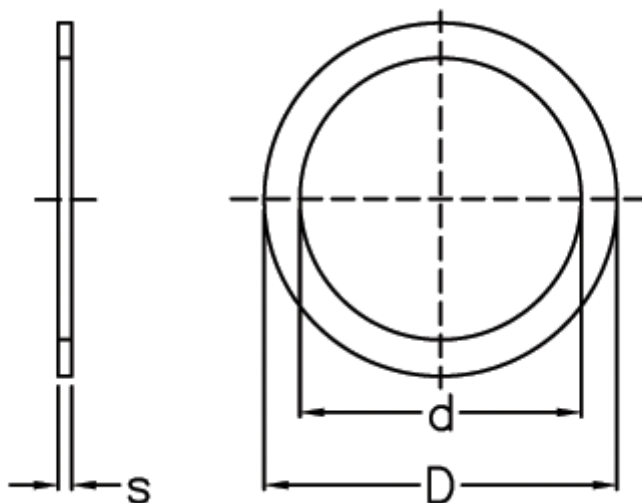

Article number: 0130639

Description: Support washer
48x60x3 DIN 988

Measures

d	= 48
D	= 60
Description	= 48x60x3,0
s	= 3.0
tol	= -0.06
Weight kg/1000	= 23.700